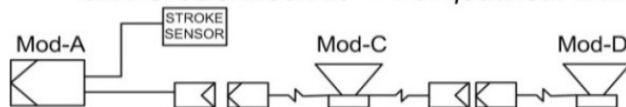

Coxmate Wiring Diagrams

Modular Looms: Example Configurations

CH4-AA-Mod-Kit - For quad/four without seat sensor

CH4-SR/SC-Mod-Kit - For quad/four with seat sensor

CH8-AA-Mod-Kit - For eight without seat sensor

CH8-SR/SC-Mod-Kit - For eight with seat sensor

CH8-3-SR/SC-Mod-Kit - For eight with seat sensor and only 3 speakers