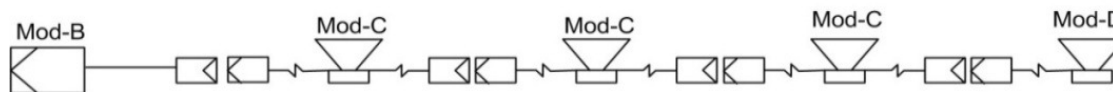

Coxmate Wiring Diagrams

Modular Looms: Example Configurations

CH4-AA-Mod-Kit - For quad/four without seat sensor

CH4-SR/SC-Mod-Kit - For quad/four with seat sensor

CH8-AA-Mod-Kit - For eight without seat sensor

CH8-SR/SC-Mod-Kit - For eight with seat sensor

CH8-3-SR/SC-Mod-Kit - For eight with seat sensor and only 3 speakers