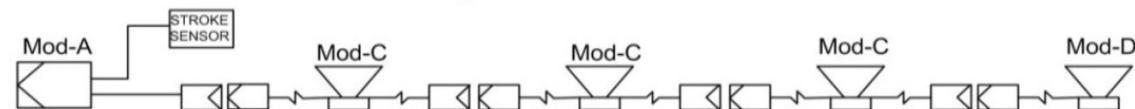

Coxmate Wiring Diagrams

Modular Looms: Example Configurations

CH4-AA-Mod-Kit - For quad/four without seat sensor

CH4-SR/SC-Mod-Kit - For quad/four with seat sensor

CH8-AA-Mod-Kit - For eight without seat sensor

CH8-SR/SC-Mod-Kit - For eight with seat sensor

CH8-3-SR/SC-Mod-Kit - For eight with seat sensor and only 3 speakers