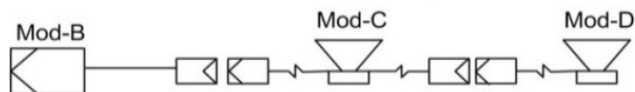

Coxmate Wiring Diagrams

Modular Looms: Example Configurations

CH4-AA-Mod-Kit - For quad/four without seat sensor

CH4-SR/SC-Mod-Kit - For quad/four with seat sensor

CH8-AA-Mod-Kit - For eight without seat sensor

CH8-SR/SC-Mod-Kit - For eight with seat sensor

CH8-3-SR/SC-Mod-Kit - For eight with seat sensor and only 3 speakers