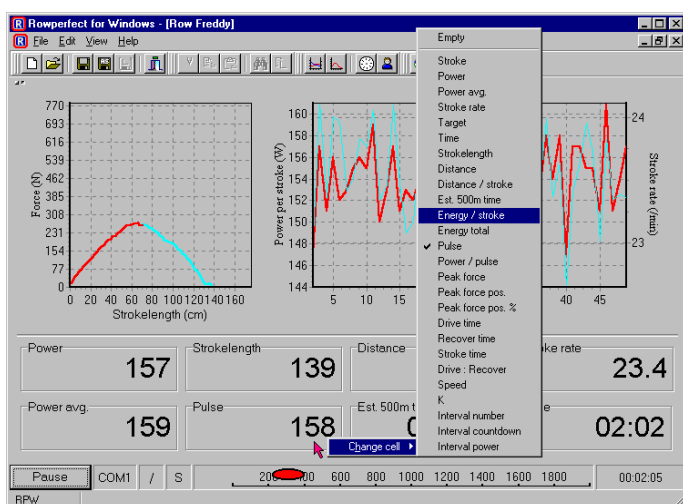

Rowperfect

technical & physical advantage

the Original rowing simulator

www.rowperfect.com.au

Rowperfect for Windows (or *RPW* for short) is the new Windows based version of the Rowperfect software. It runs on all MS Windows versions currently available, including - but not limited to - Windows 98, ME and XP and is compatible with most Serial to USB converters.

Besides all the features and options the DOS software already has, *RPW* comes standard with an abundance of extras:

- Over 10 *extra* values are calculated for each stroke, such as Drive / Recovery ratio and Peak force position
- 2 training sessions can be opened at the same time, to compare stroke data charts
- Recording time is now only limited by available computer memory (RAM)
- All the charts have a zoom-and-pan possibility
- Training sessions can be extended with extra information, such as Type, Event and a Note
- The force curves window has 4 different automatically calculated average force curves
- The program has a Windows-like, intuitive user interface
- ... and much more!