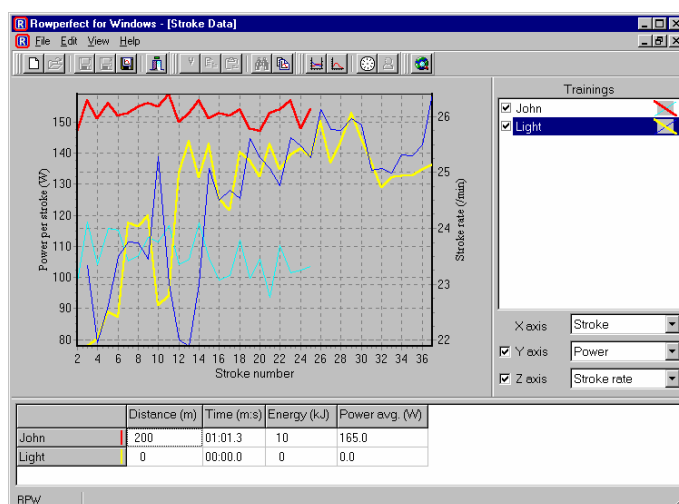

Stroke data window

Rowperfect for Windows has been developed for Rowperfect Pty Ltd, Australia by Row-Ware, The Netherlands.