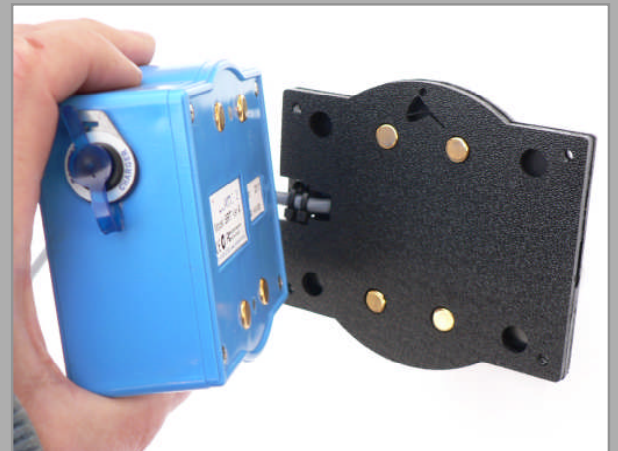

The magnetic mount provides both mechanical and electrical connection