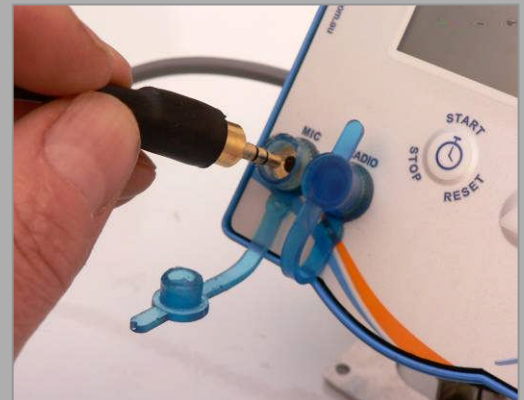

The microphone connector is a waterproof jack, with a sealing cap.